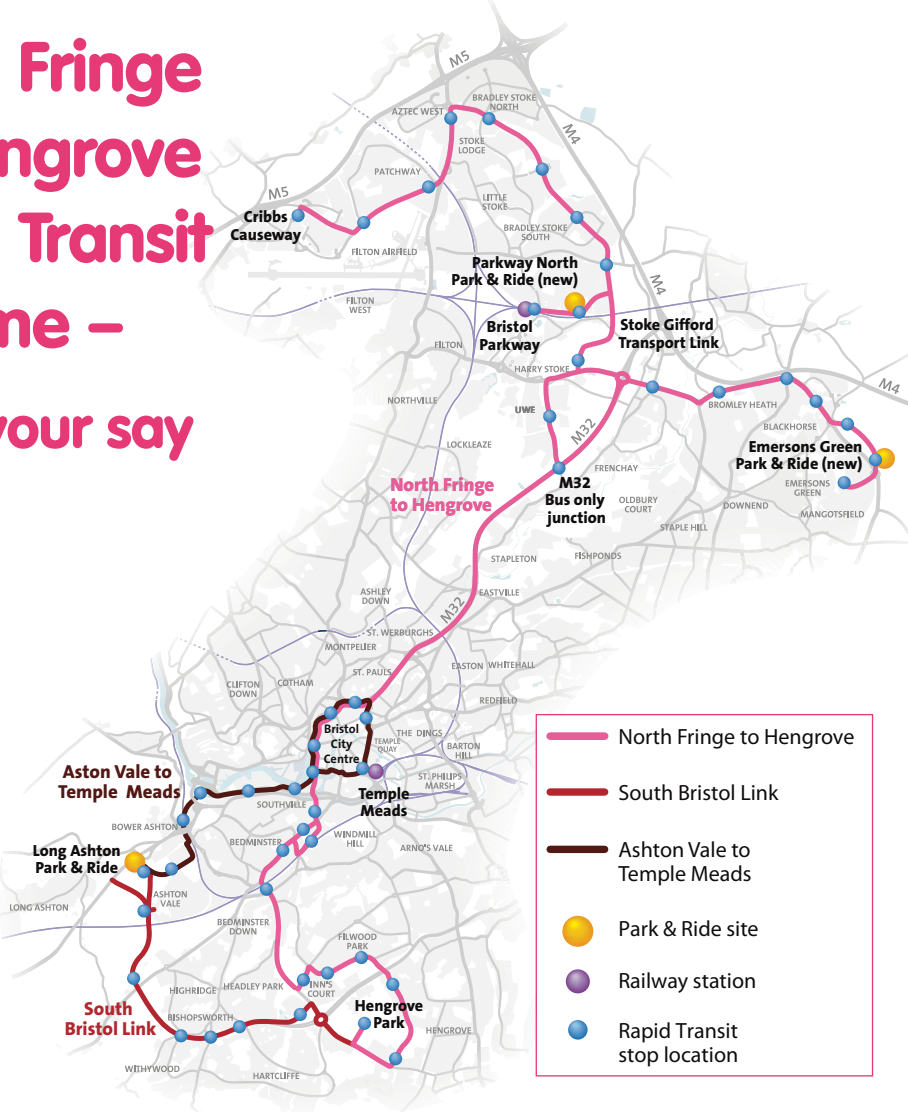

## How to take part

Bristol and South Gloucestershire Councils are consulting on the North Fringe to Hengrove route of the bus rapid transit network in advance of submitting planning applications towards the end of 2012.

### Key infrastructure changes along the route include:

- Stoke Gifford Transport Link – a new road from the Ring Road to Bradley Stoke
- Road widening along Bradley Stoke Way for rapid transit
- New bus only junction onto the M32 between junctions 1 and 2
- Road layout alterations, improved bus interchange and enhanced urban environment in Bristol City Centre, particularly within the Centre
- New pedestrian, cycling and rapid transit bridge over the Avon New Cut
- Widening of Hartcliffe Way for bus priority measures and provision of a rapid transit stop within Lombard Street pedestrianised area

The map overleaf shows the proposed route.

The consultation starts on **17 May** and runs until **13 July 2012**. You are invited to visit an exhibition to view the plans and discuss the proposals with the project team and give your feedback. Each exhibition will focus on the part of the route near the exhibition location, however there will be information available for the whole route.

# North Fringe to Hengrove Rapid Transit Scheme – Have your say