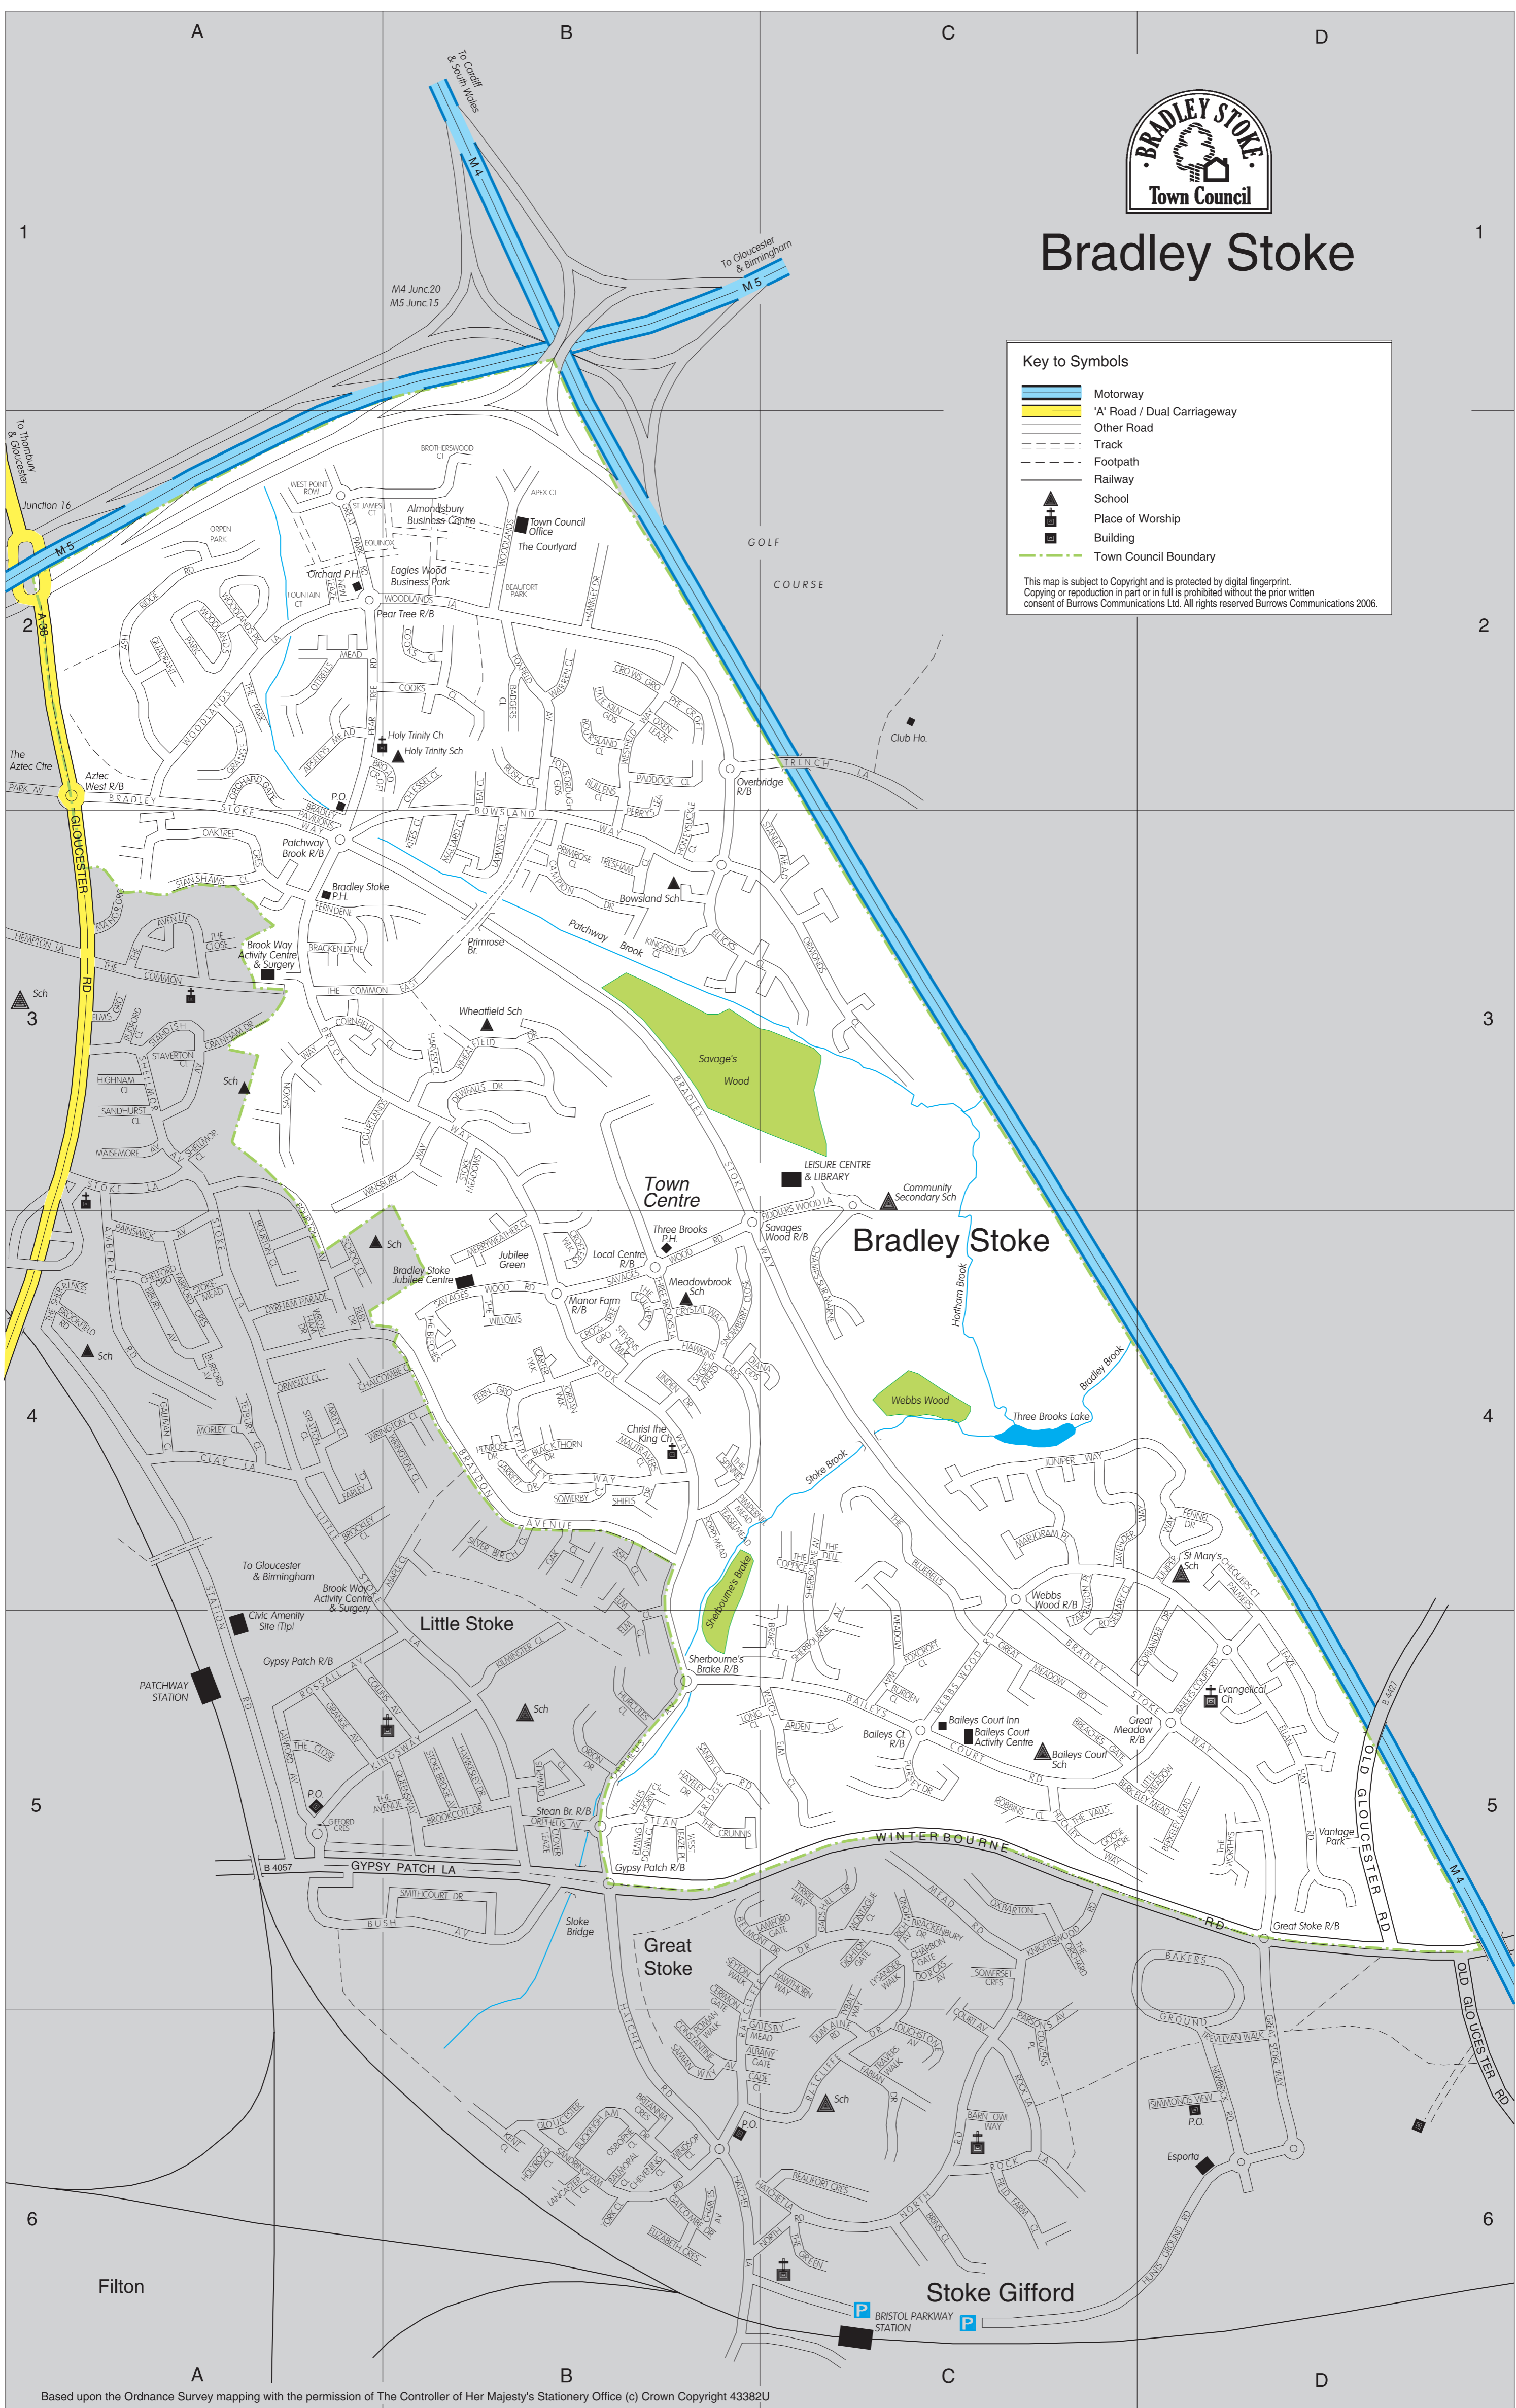

Bradley Stoke

Key to Symbols

- Motorway
- 'A' Road / Dual Carriageway
- Other Road
- Track
- Footpath
- Railway
- School
- Place of Worship
- Building
- Town Council Boundary

This map is subject to Copyright and is protected by digital fingerprint. Copying or reproduction in part or in full is prohibited without the prior written consent of Burrows Communications Ltd. All rights reserved Burrows Communications 2006.

Based upon the Ordnance Survey mapping with the permission of The Controller of Her Majesty's Stationery Office (c) Crown Copyright 43382U